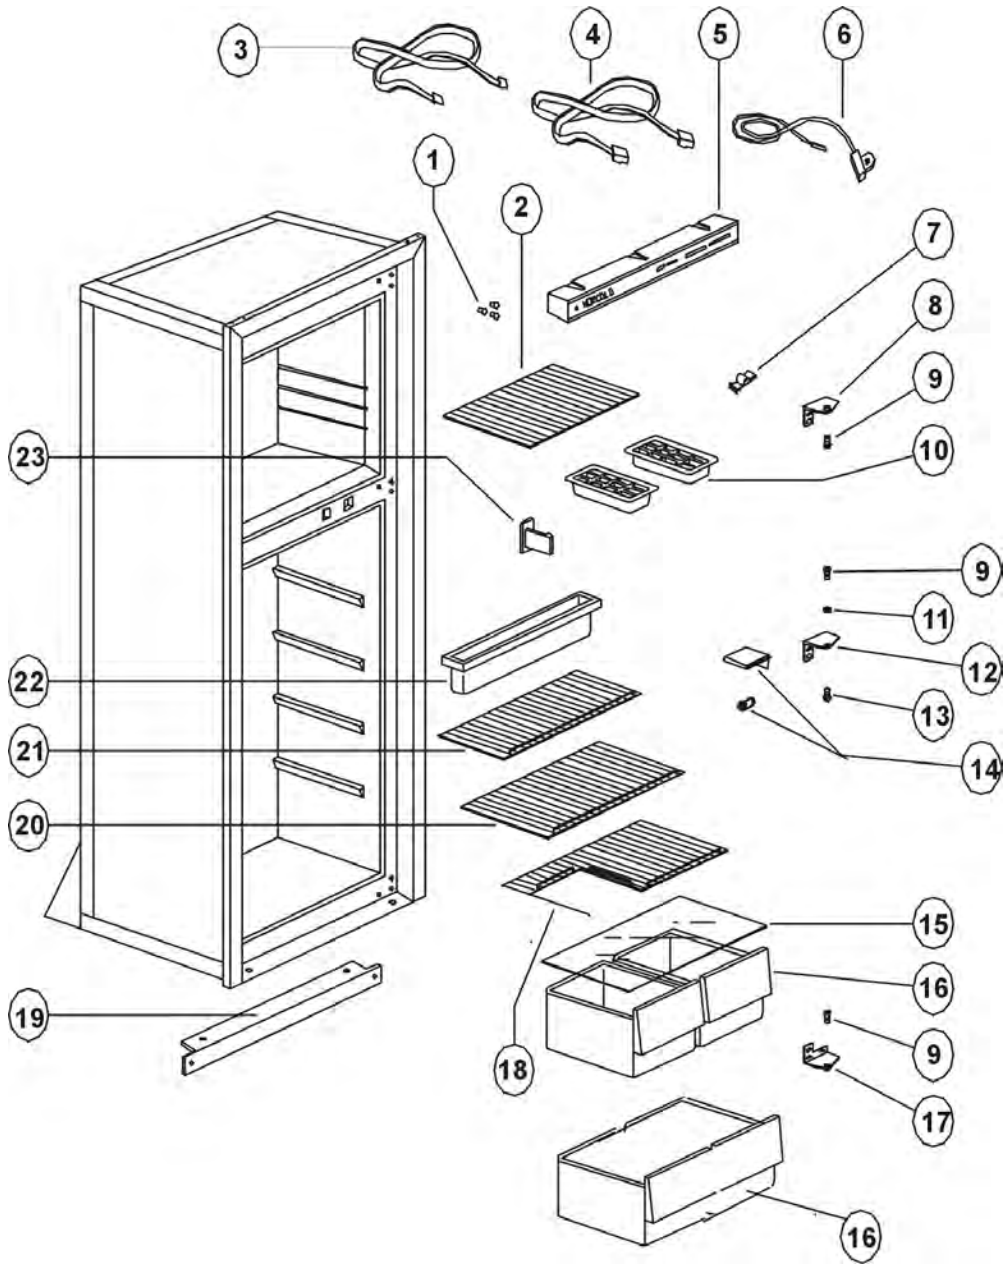

CABINET ASSEMBLY - FRONT VIEW - 606 ,608, 616, 618 SERIES

CABINET ASSEMBLY - FRONT VIEW - 606 ,608, 616, 618 SERIES

NO.	PART #	DESCRIPTION	606	608	616	618
1	61582030	HOLE PLUG-BLACK/HINGE HOLES	X	X	X	X
2	618650	SHELF-WIRE/FREEZER			X	
	618057	SHELF-WIRE/FREEZER (USE 618650)(EARLIER VERSION)			X	X
	61710622	SHELF-WIRE/FREEZER (USE 618650)(EARLIER VERSION)			X	X
3	61718722	HUMIDITY SWITCH HARNESS ASSY	X	X	X	X
4	61571522	CABLE-GRAY/ 80"/PC BOARD TO POWER SUPPLY BOARD	X	X	X	X
5	61724138	EYEBROW ASSY-EG2	EG2	EG2	EG2	EG2
	61724038	EYEBROW ASSY-EG3	EG3	EG3	EG3	EG3
6	61693822	THERMISTER-66"	X	X	X	X
7	633734	CLIP-THERMISTER MOUNTING/FIN	X	X	X	X
8	61580830	HINGE BRACKET-RH TOP/LH BTM/BLACK	X	X	X	X
9	61578130	HINGE PIN-BLACK/MALE	X	X	X	X
10	61630422	ICE CUBE TRAY-PLASTIC	X	X	X	X
11	61580722	HINGE BUSHING-AT CENTER HINGE	X	X	X	X
12	61566530	HINGE BRACKET-BLACK/CENTER HINGE	X	X	X	X
13	61566730	HINGE PIN SHAFT-BLACK/AT CENTER HINGE	X	X	X	X
14	61771022	LIGHT KIT ASSEMBLY (OPTIONAL)			X	X
15	61564122	CRISPER COVER-GLASS SHELF	X	X	X	X
16	61571325	CRISPER-WHITE/HALF CRISPER (EARLER VERSION)	X	X	X	X
	618571	CRISPER-WHITE/FULL (LATEST VERSION)			X	X
17	61580930	HINGE BRACKET-LH TOP/RH BTM/BLACK	X	X	X	X
18	618651	SHELF-WIRE/CUT OUT (LATEST VERSION)			X	X
	61646722	SHELF-WIRE/WITH CUT OUT (USE 618055)(EARLIER VERSION)	X	X	X	X
	618055	SHELF-WIRE/CUT OUT (EARLIER VERSION)			X	X
19	61622130	FRONT COVER-BLACK/REPLACEABLE BOTTOM TRIM	X	X	X	X
20	618649	SHELF-WIRE/MIDDLE (LATEST VERSION)			X	X
	618052	SHELF-WIRE/MIDDLE (EARLIER VERSION)			X	X
	61563822	SHELF-WIRE/MIDDLE (USE 618052) (EARLIER VERSION)	X	X	X	X
21	618059	SHELF-WIRE/SHORT			X	X
	61718222	SHELF-WIRE/SHORT (USE 618059)	X	X	X	X
NS	61580222	RETAINER-WIRE SHELF (NOT SHOWN)	X	X	X	X
NS	61580322	RETAINER-GLASS SHELF	X	X	X	X
22	61572830	DRIP TRAY-INSIDE/WHITE	X	X	X	X
23	61578522	DOOR LATCH	X	X	X	X
NS	61579730	CAP-SNAP ON/BLACK/INSTALLATION HOLES (NOT SHOWN)	X	X	X	X
NS	61580630	HINGE PIN-BLACK/TOP/BOTTOM HINGE/FEMALE (NOT SHOWN)	X	X	X	X

PART IS NO LONGER AVAILABLE