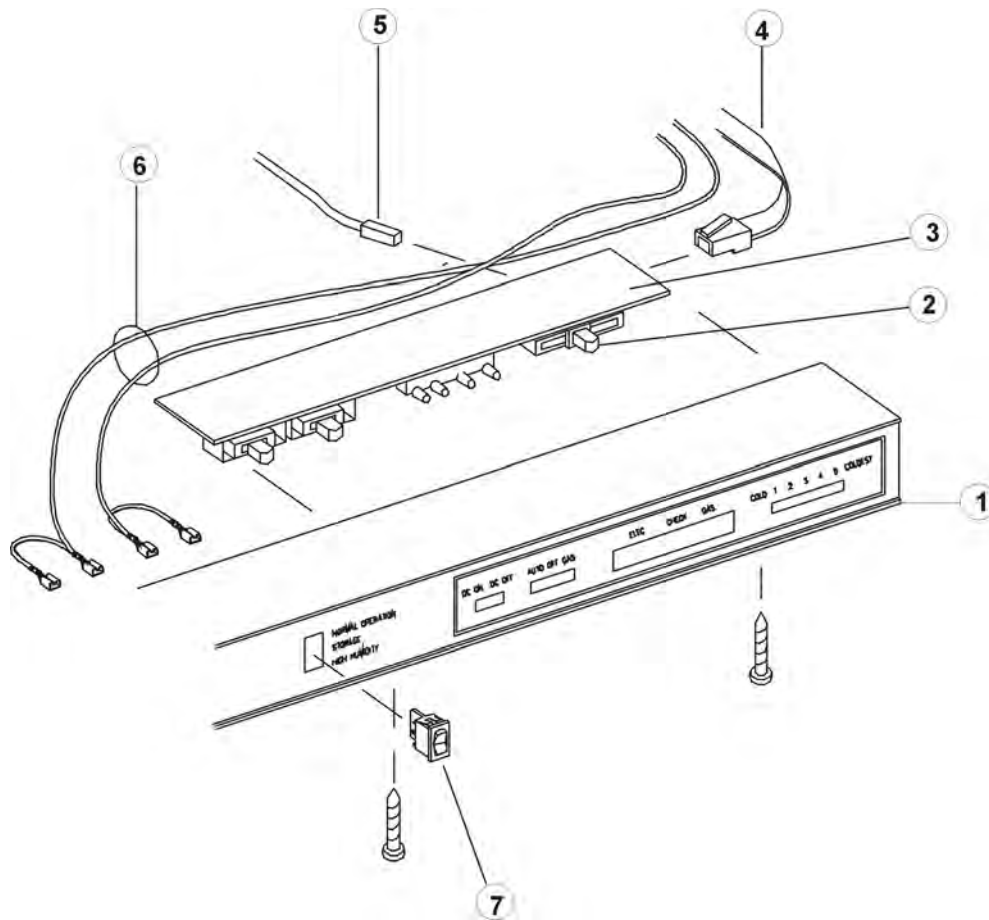

# EYEBROW ASSEMBLY - 6000 SERIES

NO.	PART #	DESCRIPTION	605	606	608	616	618
	61660937	EYEBROW ASSY-EG2	EG2				
	61724138	EYEBROW ASSY-EG2		EG2	EG2	EG2	EG2
	61661037	EYEBROW ASSY-EG3	EG3				
	61724038	EYEBROW ASSY-EG3		EG3	EG3	EG3	EG3
1	61669822	EYEBROW SHELL-EG2	EG2				
	61726622	EYEBROW SHELL-EG2		EG2	EG2	EG2	EG2
	61669922	EYEBROW SHELL-EG3	EG3				
	61726722	EYEBROW SHELL-EG3		EG3	EG3	EG3	EG3
2	61587422	THERMOSTAT BUTTON	X	X	X	X	X
3	61647322	PC BOARD-EG2/AT EYEBROW ASSY	EG2	EG2	EG2	EG2	EG2
	61647522	PC BOARD-EG3/AT EYEBROW ASSY	EG3	EG3	EG3	EG3	EG3
4	61571522	CABLE-GRAY/ 80"/PC BOARD TO POWER SUPPLY BOARD	X	X	X	X	X
5	61693822	THERMISTER-66"	X	X	X	X	X
6	61718722	HUMIDITY SWITCH HARNESS ASSY		X	X	X	X
7	61525922	ROCKER SWITCH-BLACK/3 POSITION		X	X	X	X
		PART IS NO LONGER AVAILABLE					