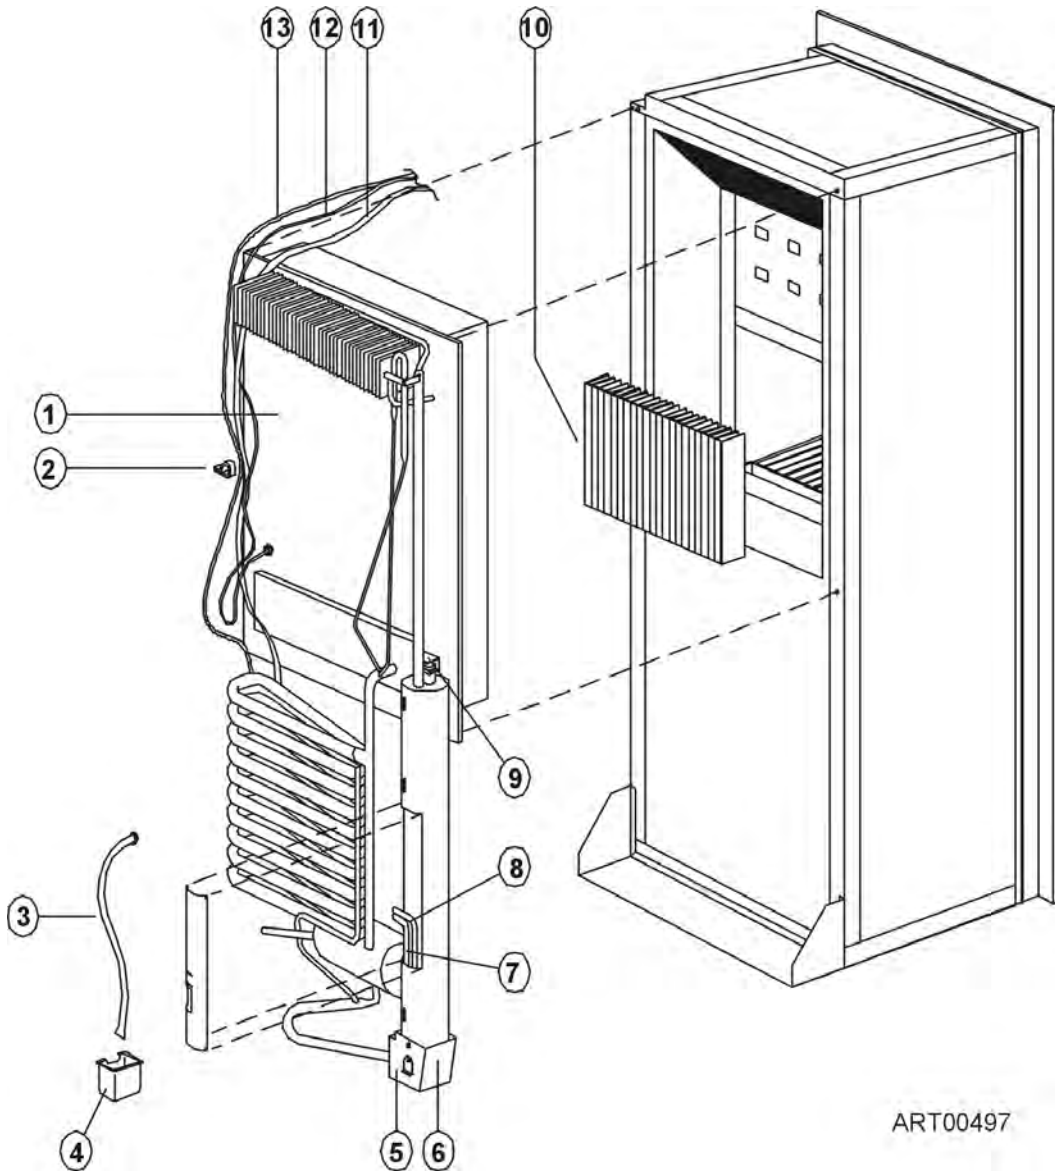

CABINET ASSEMBLY - FRONT VIEW - 606 ,608, 616, 618 SERIES

NO.	PART #	DESCRIPTION	606	608	616	618
1	61582030	HOLE PLUG-BLACK/HINGE HOLES	X	X	X	X
2	618650	SHELF-WIRE/FREEZER			X	
	618057	SHELF-WIRE/FREEZER (USE 618650)(EARLIER VERSION)			X	X
	61710622	SHELF-WIRE/FREEZER (USE 618650)(EARLIER VERSION)			X	X
3	61718722	HUMIDITY SWITCH HARNESS ASSY	X	X	X	X
4	61571522	CABLE-GRAY/ 80"/PC BOARD TO POWER SUPPLY BOARD	X	X	X	X
5	61724138	EYEBROW ASSY-EG2	EG2	EG2	EG2	EG2
	61724038	EYEBROW ASSY-EG3	EG3	EG3	EG3	EG3
6	61693822	THERMISTER-66"	X	X	X	X
7	633734	CLIP-THERMISTER MOUNTING/FIN	X	X	X	X
8	61580830	HINGE BRACKET-RH TOP/LH BTM/BLACK	X	X	X	X
9	61578130	HINGE PIN-BLACK/MALE	X	X	X	X
10	61630422	ICE CUBE TRAY-PLASTIC	X	X	X	X
11	61580722	HINGE BUSHING-AT CENTER HINGE	X	X	X	X
12	61566530	HINGE BRACKET-BLACK/CENTER HINGE	X	X	X	X
13	61566730	HINGE PIN SHAFT-BLACK/AT CENTER HINGE	X	X	X	X
14	61771022	LIGHT KIT ASSEMBLY (OPTIONAL)			X	X
15	61564122	CRISPER COVER-GLASS SHELF	X	X	X	X
16	61571325	CRISPER-WHITE/HALF CRISPER (EARLER VERSION)	X	X	X	X
	618571	CRISPER-WHITE/FULL (LATEST VERSION)			X	X
17	61580930	HINGE BRACKET-LH TOP/RH BTM/BLACK	X	X	X	X
18	618651	SHELF-WIRE/CUT OUT (LATEST VERSION)			X	X
	61646722	SHELF-WIRE/WITH CUT OUT (USE 618055)(EARLIER VERSION)	X	X	X	X
	618055	SHELF-WIRE/CUT OUT (EARLIER VERSION)			X	X
19	61622130	FRONT COVER-BLACK/REPLACEABLE BOTTOM TRIM	X	X	X	X
20	618649	SHELF-WIRE/MIDDLE (LATEST VERSION)			X	X
	618052	SHELF-WIRE/MIDDLE (EARLIER VERSION)			X	X
	61563822	SHELF-WIRE/MIDDLE (USE 618052) (EARLIER VERSION)	X	X	X	X
21	618059	SHELF-WIRE/SHORT			X	X
	61718222	SHELF-WIRE/SHORT (USE 618059)	X	X	X	X
NS	61580222	RETAINER-WIRE SHELF (NOT SHOWN)	X	X	X	X
NS	61580322	RETAINER-GLASS SHELF	X	X	X	X
22	61572830	DRIP TRAY-INSIDE/WHITE	X	X	X	X
23	61578522	DOOR LATCH	X	X	X	X
NS	61579730	CAP-SNAP ON/BLACK/INSTALLATION HOLES (NOT SHOWN)	X	X	X	X
NS	61580630	HINGE PIN-BLACK/TOP/BOTTOM HINGE/FEMALE (NOT SHOWN)	X	X	X	X

PART IS NO LONGER AVAILABLE

CABINET ASSEMBLY - REAR VIEW - COOLING UNIT AREA - 6000 SERIES

ART00497