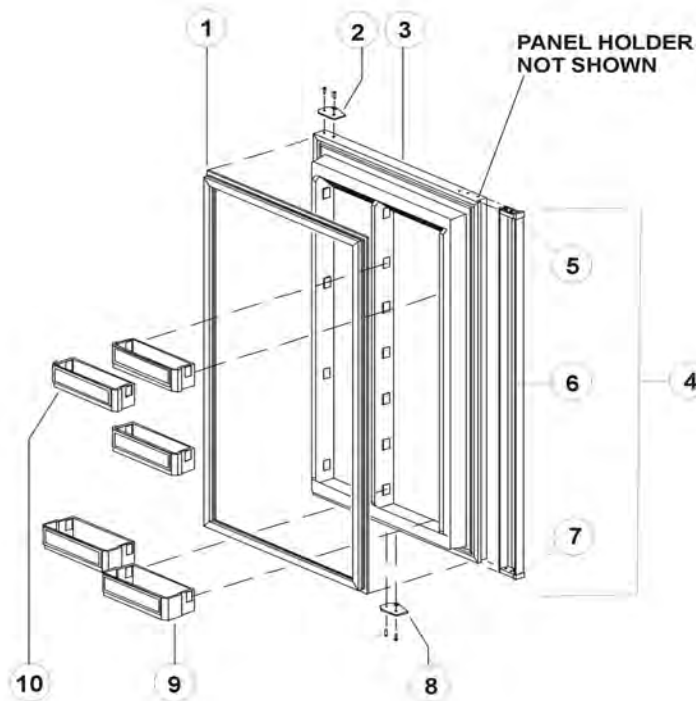

LOWER DOOR (FRESH FOOD) - 6000 SERIES

NO.	PART #	DESCRIPTION	605	606	608	616	618
1	61568030	DOOR GASKET-LOWER/GRAY	X		X		X
	61567930	DOOR GASKET-LOWER/GRAY		X		X	
2	61631330	HINGE PLATE-BLACK/RH TOP/LH BOTTOM/PLASTIC	X	X	X	X	X
3	61581738-B	DOOR LINER ASSY-LOWER/BLACK/WHITE	X		X		X
	61581938-B	DOOR LINER ASSY-LOWER/BLACK/WHITE LINER (USE 61690038)		X		X	
	61690038	DOOR LINER ASSY-LOWER		X		X	
NS	61593130	PANEL HOLDER-BLACK/LOWER DOOR (NOT SHOWN)	X		X		X
NS	61593030	PANEL HOLDER-BLACK/LOWER DOOR (NOT SHOWN)		X		X	
4	61648838	DOOR HANDLE ASSY-LOWER/BLACK	X		X		X
	61649938	DOOR HANDLE ASSY-LOWER/BLACK (USE 61648838)	X		X		
	61648938	DOOR HANDLE ASSY-LOWER/BLACK (USE 61743738)		X		X	
	61743738	DOOR HANDLE ASSY-LOWER		X		X	
	61666622	DOOR HANDLE WITH DECAL-LOWER (USE 61648422)	X		X		
	61648422	DOOR HANDLE WITH DECAL-LOWER	X		X		
5	61593830	END CAP-BLACK/STOP CATCH	X	X	X	X	X
6	61648422	DOOR HANDLE-LOWER	X		X		X
	61648322	DOOR HANDLE-LOWER (USE 61743722)		X		X	
	61743722	DOOR HANDLE-LOWER		X		X	
7	61593730	END CAP-BLACK/SPRING CATCH	X	X	X	X	X
NS	61558822	SPRING-DOOR HANDLE (NOT SHOWN)	X	X	X	X	X
8	61631430	HINGE PLATE-BLACK/LH TOP/RH BOTTOM/PLASTIC	X	X	X	X	X
9	61579425	BIN-MILK/WHITE	X	X	X	X	X
10	61564025	BIN-DOOR SHELF/WHITE	X	X	X	X	X
		PART IS NO LONGER AVAILABLE