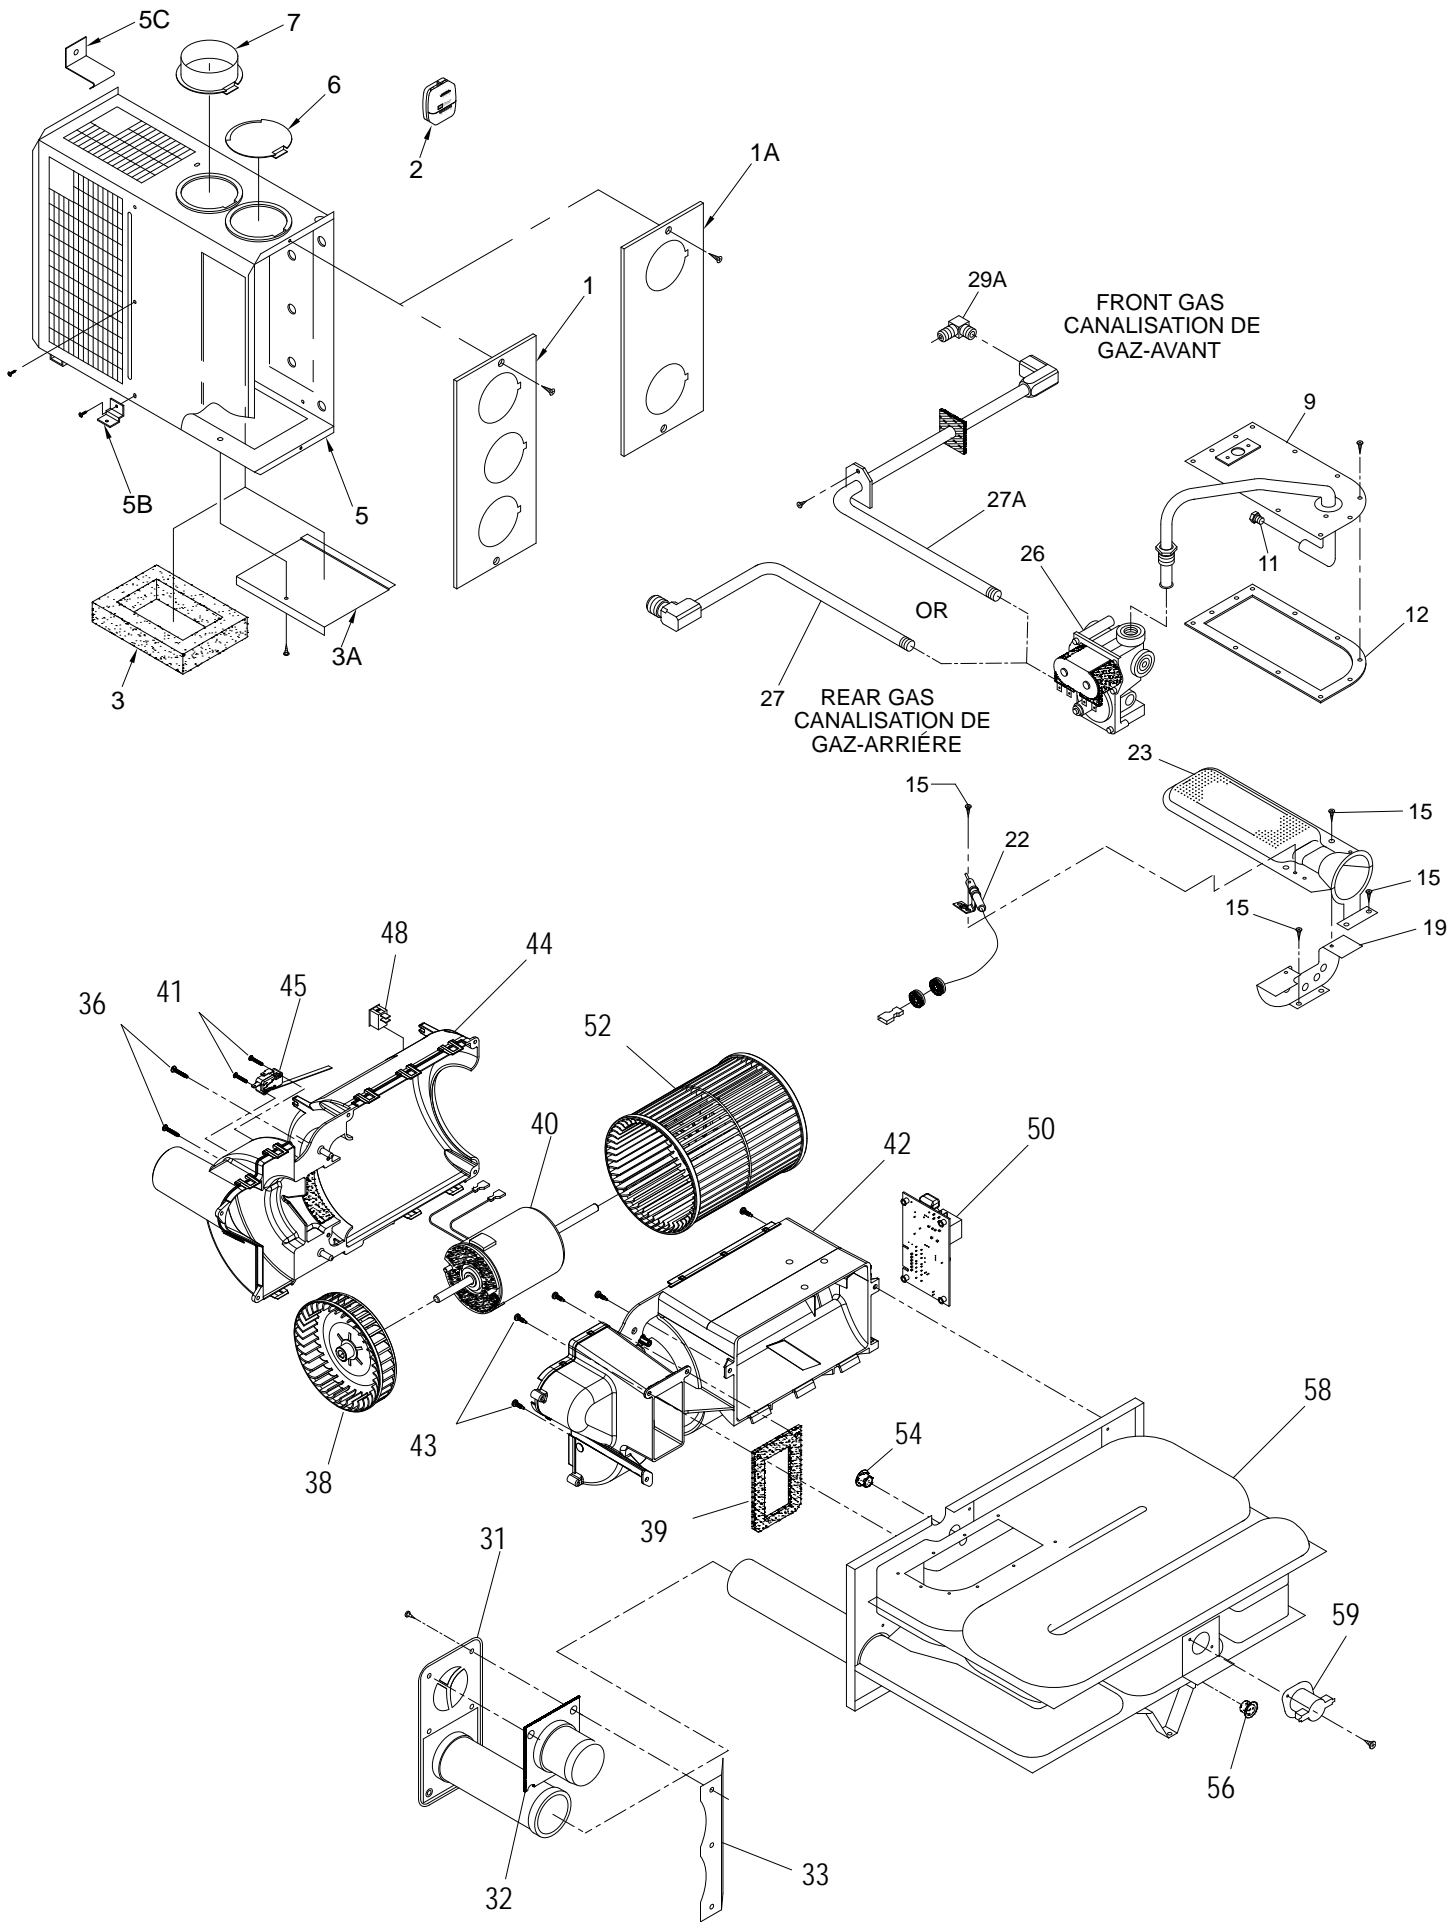

## LISTE DES PIÈCES DE RECHANGE ET ILLUSTRATIONS DES PIÈCES MONTAGE VERTICAL DE MODÈLES

**SFV-35Q • SFV-42Q  
SFV-35FQ • SFV-42FQ**

**Seules les pièces d'usine autorisés doivent être utilisés.  
Ne pas tenter de réparer les pièces défectueuses.**

ITEM NO.	DESCRIPTION	PART NUMBER
1	Cabinet Front (SFV-35/42Q, 35/42FQ)	101242
2	Thermostat	161154
3	Gasket, Bottom Duct	071195
3A	Plate, Discharge Cover SFV-35/42Q, 35/42FQ ONLY (Accessory)	063581
5	Cabinet Assembly SFV-35Q, 35FQ	102437
	Cabinet Assembly SFV-42Q, 42FQ	102439
5B	Bracket, Cabinet Mounting (2 Required)	063516
5C	Bracket, Rear Vertical Mounting	063514
6	Cover, Duct	050733
7	Collar, Duct	050715
9	Manifold Assembly Complete	171743
11	Orifice, Main Burner SFV-35Q, 35FQ	180308
	Orifice, Main Burner SFV-42Q, 42FQ	180309
12	Gasket, Burner Access Door	071263
15	Screw 8-18 x 1/2 Stainless	121651
19	Plate, Secondary Air (Bottom) SFV-35FQ	062938
	Plate, Secondary Air (Bottom) (for SFV-42Q and SFV-42FQ only)	062935
22	Electrode	233497
23	Burner Assembly Complete SFV-35Q, 35FQ	010865
	Burner Assembly Complete SFV-42Q, 42FQ	010799
26	Valve	161122
27	Pipe Assembly, Gas Inlet (Rear Gas Models Only)	171574
27A	Pipe Assembly, Gas Inlet (Front Gas Models Only)	171576
29A	Gas Fitting 90° Elbow (Front Gas Models Only)	170374
31	Vent Cap and Exhaust Tube Assembly	260231
32	Tube Assembly Intake (Vent) (Rear Gas Models Only)	051248
	Tube Assembly Intake (Vent) (Front Gas Models Only)	051249
33	Rain Shield	280582
36	Screw #6-19 x 1/2 (2 Required SFV-35/42Q, 35/42FQ)	122001
38	Wheel, Combustion Air SFV-35Q, 35FQ	521235
	Wheel, Combustion Air, Steel SFV-42Q, 42FQ	521236
39	Gasket, Firewall (Combustion Air)	072087
40	Motor Assembly with Gasket SFV-35Q, 35FQ	521231
	Motor Assembly with Gasket SFV-42Q, 42FQ	521232
41	Screw #4-20 x 5/8 (2 Required)	121971
42	Blower Housing, Front Half SFV-35Q, 35FQ	521237
	Blower Housing, Front Half SFV-42Q, 42FQ	521238