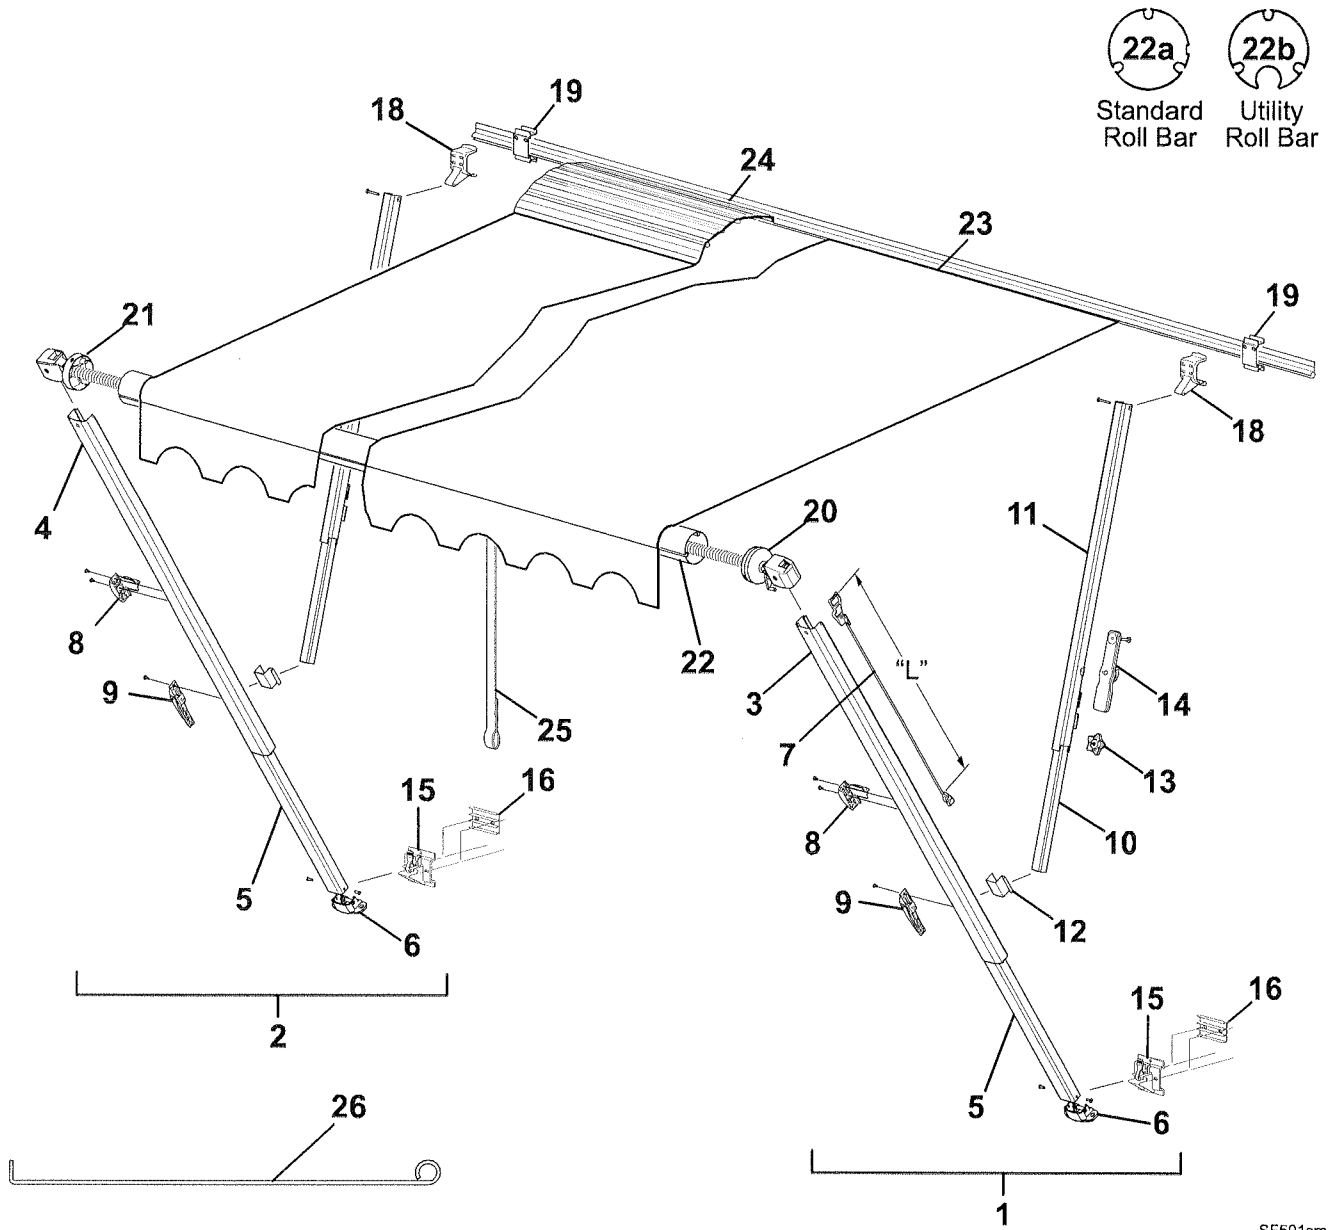

PATIO AWNINGS

SPIRIT FX AND FIESTA ILLUSTRATED PARTS LIST

SF501sm

CAREFREE OF COLORADO

<i>Item</i>	<i>Part Number</i>	<i>Description</i>		<i>Notes</i>
1	R00415-3nn-XX	1/2 Set Hardware	Right	1,3
2	R00416-3nn-XX	1/2 Set Hardware	Left	1,3
3	R00410-3nn-XX	Upper Main Arm (includes items 8, 9)	Right	1,3
4	R00411-3nn-XX	Upper Main Arm (includes items 8, 9)	Left	1,3
5	R00412-3nn-XX	Lower Main Arm (includes Item 6)		1,3
6	901020	Carport Foot	Black	
	901020W	Carport Foot	White	
7	R012803-005	Remote Lock, White	L = 38.5"	Universal
	R012803-006	Remote Lock, Black	L = 38.5"	Universal
	R012803-105	Remote Lock, White	L = 25.4"	Hi-Lo
	R012803-106	Remote Lock, Black	L = 25.4"	Hi-Lo
	R012803-405	Remote Lock, White	L = 41.5"	Monaco
	R012803-406	Remote Lock, Black	L = 41.5"	Monaco
	R012803-505	Remote Lock, White	L = 51.8"	Teton
	R012803-506	Remote Lock, Black	L = 51.8"	Teton
	R012803-205	Remote Lock, White	L = 34.4"	Short
	R012803-206	Remote Lock, Black	L = 34.4"	Short
8	901017	Travel Lock, Black		
	901017W	Travel Lock, White		
9	901015W	Handle, White		
	901015	Handle, Black		
10	R00414-3nn-XX	Lower Brace (includes item 12)		1,3
11	R00413-3nn-XX	Upper Brace (includes items 13, 14, 18)		1,3
12	R00405	Brace Slider		
	R00405-2	Brace Slider, Curved Hardware		
	R00549	Brace Slider		Pre 1997
13	901022	Locking Knob		
14	902801W	Canopy Clamp, White		
	902801	Canopy Clamp, Black		
15	901019W	Bottom Bracket, White		
	901019	Bottom Bracket, Black		
16	R00716	Bottom Bracket, Shim, Optional		pkg of 2
18	901018W	Top Bracket, White		
	901018	Top Bracket, Black		
19	249153	Top Bracket Stand-Off		Optional
20	R00926XXX-A	Spring Assy, RH	7' 11" or less	2,4
	R00925XXX-A	Spring Assy, RH	8'-18'	2,4
	R00926XXX-A	Spring Assy, RH	18' 1" and longer	2,4
21	R00923XXX-A	Spring Assy, LH	8'-18' Width	2,4
	R00924XXX-A	Spring Assy, LH	18' 1" and longer	2,4
	R098226-005	Idler End Cap, White (Does Not Include a Spring)	7' 11" or less	2
	R098226-006	Idler End Cap, Black (Does Not Include a Spring)	7' 11" or less	2
22a	19xx00	Roller Tube, 4-slot	3 1/2" Dia	
22b	15xx00A	Roller Tube, w/ Utility Slot	3 1/2" Dia	
23		Canopy Only		Refer to Canopy Order Form
24	20xx36XXX	Alumaguard Only		
25	901011	Pull Strap	93"	
26	901035	Pull Wand	43"	
	901035XL	Pull Wand	61"	
	<i>The following items are not shown</i>			
	R012479-006	Hardware Pack	Black Castings	
	R012479-005	Hardware Pack	White Arms w/ White Castings	
	030573	Slider Set Screw		