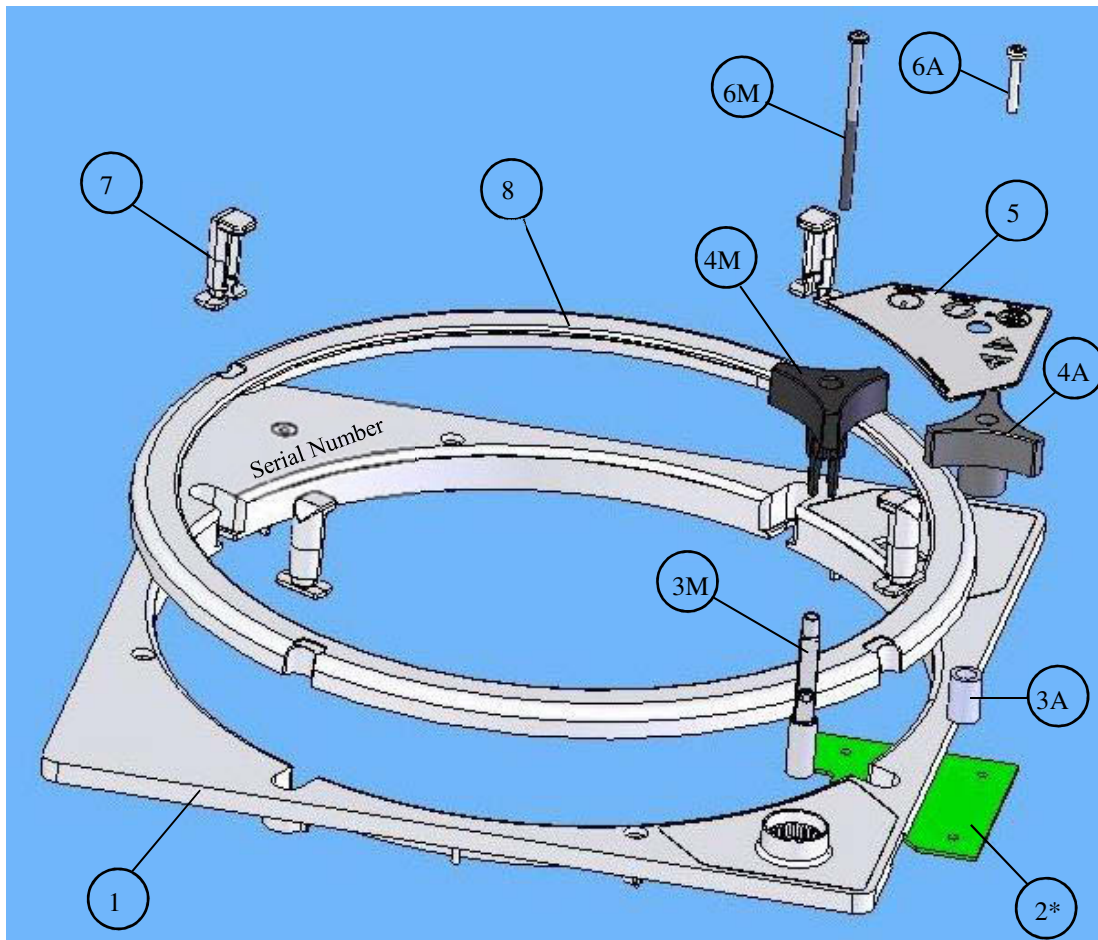

MaxxAir Vent
Airxcel RV Group
P.O. Box 4020
Wichita, KS 67204
316-832-3400

MaxxFan Deluxe Models 5100K – 8501K

Control Plate Assembly

| Code | Used On Models | Part Number | Description | Number Required |
|------|----------------------------|----------------|---------------------------------------|-----------------|
| 1 | All | 05-20226KS | Control Plate | 1 |
| 2M* | 5100K – 6201K | 10-21276K-V3.8 | Printed Circuit Board | 1 |
| 2A* | 7000K – 8501K | 10-21275K-V3.8 | Printed Circuit Board | 1 |
| 3M | 5100K – 6201K | 10-21232K | Locking Knob Shaft | 1 |
| 3A | 7000K – 8501K | 10-20277K | Lift Motor Coupler | 1 |
| 4M | 5100K – 6201K | 05-21236K | Locking Knob | 1 |
| 4A | 7000K – 8501K | 10-20223K | Knob, 3 Wing | 1 |
| 5 | 5100K, 6200K | 10-21299K | Keypad | 1 |
| 5 | 5101K, 6201K | 10-21300K | Keypad | 1 |
| 5 | 5301K, 6401K | 10-43010K | Keypad | 1 |
| 5 | 7000K, 7500K, 8000K, 8500K | 10-21304K | Keypad | 1 |
| 5 | 7001K, 7501K, 8001K, 8501K | 10-21305K | Keypad | 1 |
| 5 | 8700K, 8751K, 8900K, 8951K | 10-40209 | Keypad, Blank Label Without IR Bubble | 1 |
| 6M | 5100K – 6201K | 10-21241K | Locking Knob Screw | 1 |
| 6A | 7000K – 8501K | 10-20265K | Knob Screw, 3 Wing | 1 |
| 7 | All | 05-21233K | Finger, Screen | 4 |
| 8 | All | 05-30925 | Round Interior Screen | 1 |
| ns | All | 10-20211K | Garnish Ring, Interior | 1 |