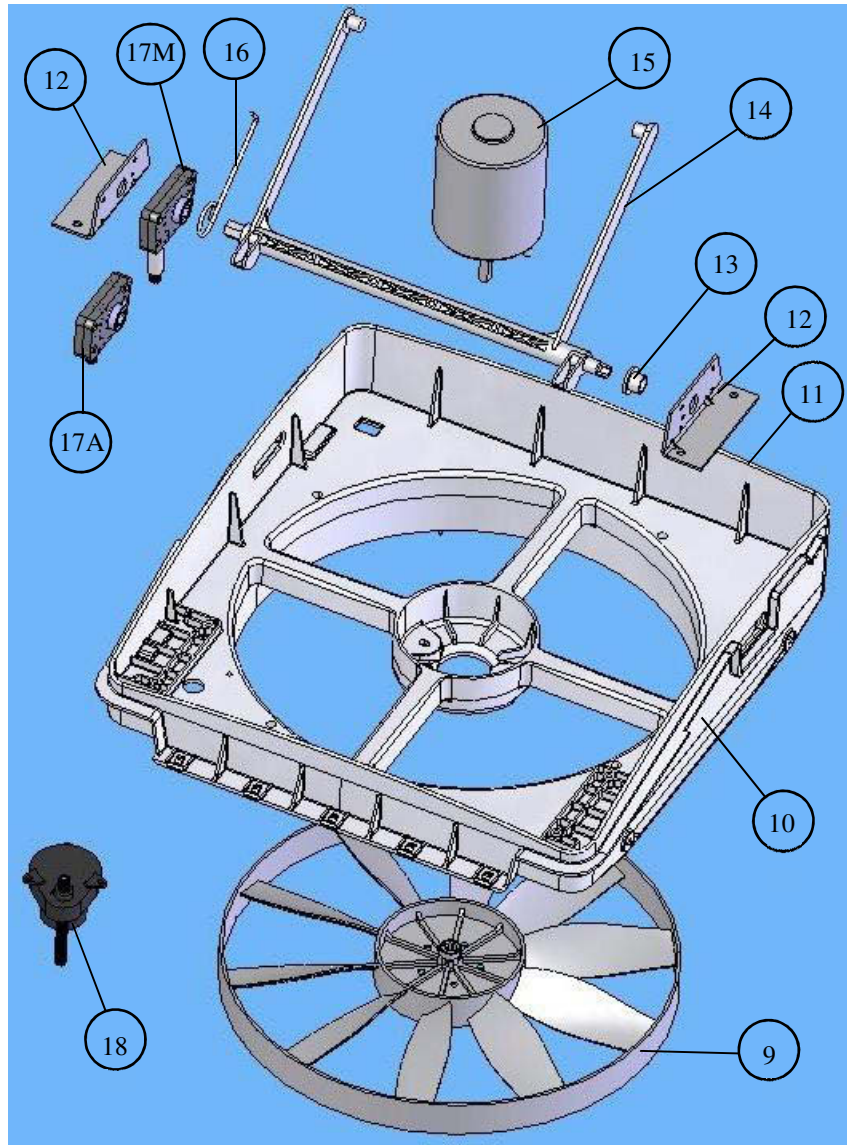

Vent Frame Assembly Detail

Code	Used On Models	Part Number	Description	Number Required
9	All	10-20258	Fan Blade	1
10	All	10-21217K	Vent Frame	1
11	All	10-20233K	Rubber Seal	1
12	All	10-40011K	Bracket	2
13	All	10-20287K	Bushing	1
14	All	10-20222KS	Lifter Arm	1
15	All	10-20966	Fan Motor	1
16	All	10-20243K	Lid Spring	1
17M	5100K – 6201K	10-20281K-3CF	Operator Mechanism, Manual Lift	1
17A	7000K – 8501K	10-20281K-1AF	Operator Mechanism, Automatic Lift	1
18	7000K – 8501K	10-20270	Lift Motor	1

Note: M = Manual Opening Models
A = Automatic (Remote) Opening Models