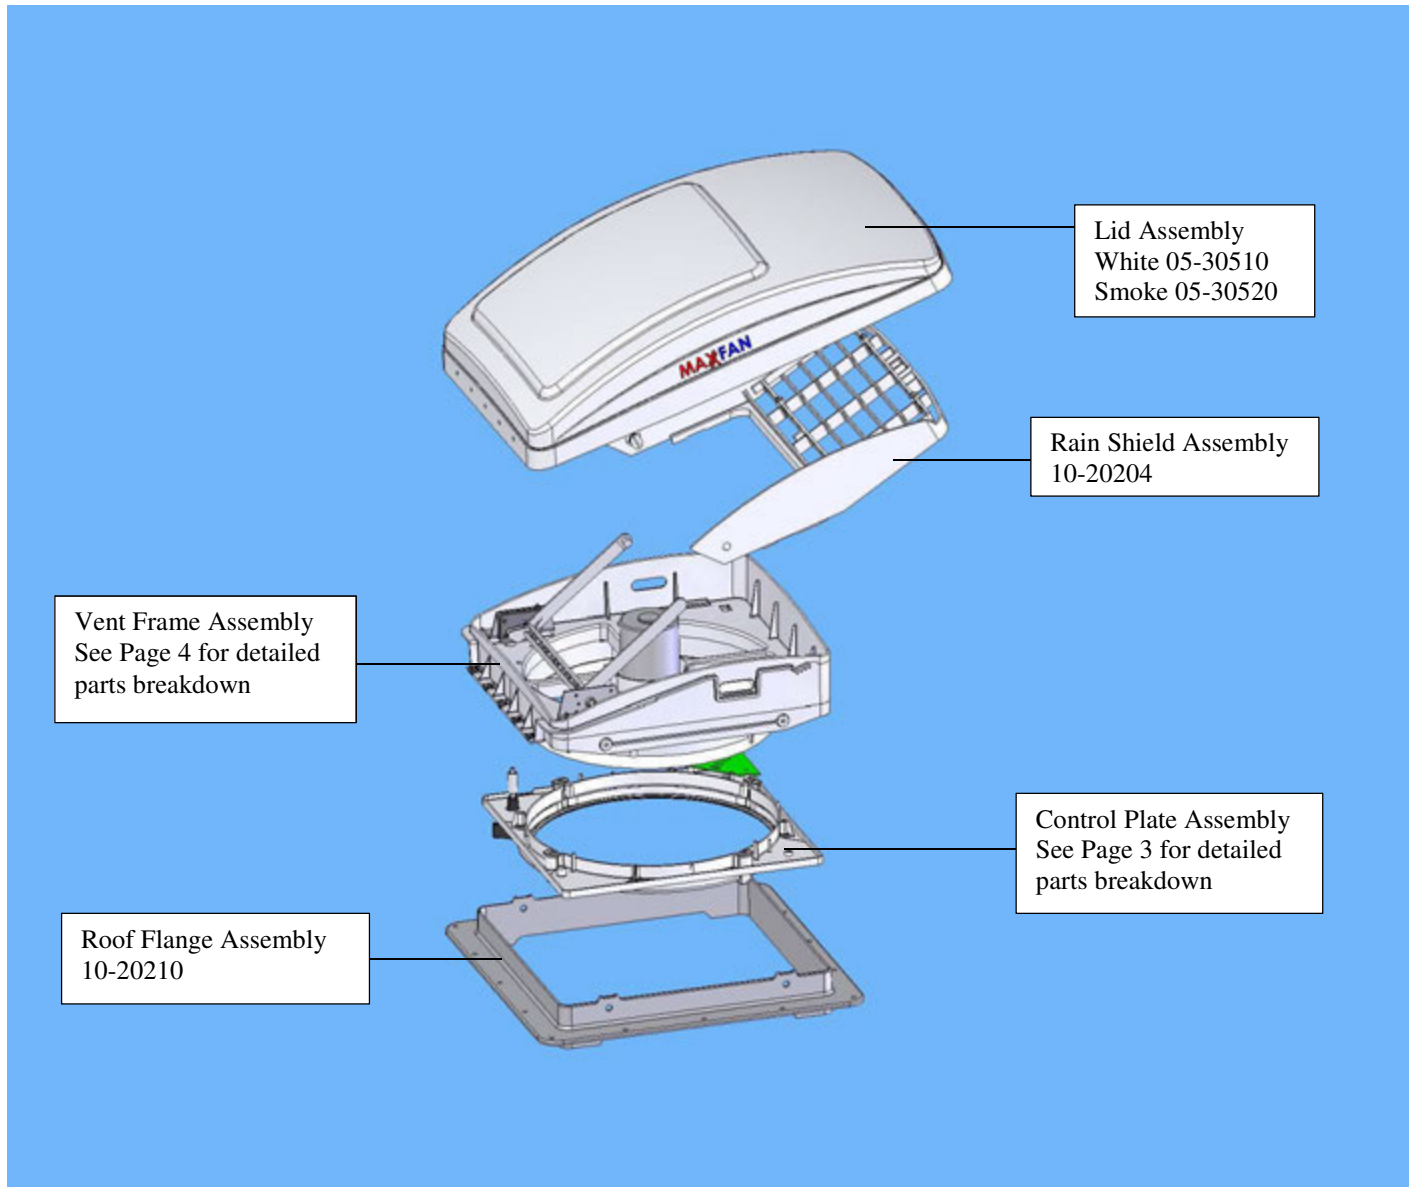

MaxxAir Vent
Airxcel RV Group
P.O. Box 4020
Wichita, KS 67204
316-832-3400

MaxxFan Deluxe Models 5100K – 8501K

Control Plate Assembly

| Code | Used On Models | Part Number | Description | Number Required |
|------|----------------------------|----------------|---------------------------------------|-----------------|
| 1 | All | 05-20226KS | Control Plate | 1 |
| 2M* | 5100K – 6201K | 10-21276K-V3.8 | Printed Circuit Board | 1 |
| 2A* | 7000K – 8501K | 10-21275K-V3.8 | Printed Circuit Board | 1 |
| 3M | 5100K – 6201K | 10-21232K | Locking Knob Shaft | 1 |
| 3A | 7000K – 8501K | 10-20277K | Lift Motor Coupler | 1 |
| 4M | 5100K – 6201K | 05-21236K | Locking Knob | 1 |
| 4A | 7000K – 8501K | 10-20223K | Knob, 3 Wing | 1 |
| 5 | 5100K, 6200K | 10-21299K | Keypad | 1 |
| 5 | 5101K, 6201K | 10-21300K | Keypad | 1 |
| 5 | 5301K, 6401K | 10-43010K | Keypad | 1 |
| 5 | 7000K, 7500K, 8000K, 8500K | 10-21304K | Keypad | 1 |
| 5 | 7001K, 7501K, 8001K, 8501K | 10-21305K | Keypad | 1 |
| 5 | 8700K, 8751K, 8900K, 8951K | 10-40209 | Keypad, Blank Label Without IR Bubble | 1 |
| 6M | 5100K – 6201K | 10-21241K | Locking Knob Screw | 1 |
| 6A | 7000K – 8501K | 10-20265K | Knob Screw, 3 Wing | 1 |
| 7 | All | 05-21233K | Finger, Screen | 4 |
| 8 | All | 05-30925 | Round Interior Screen | 1 |
| ns | All | 10-20211K | Garnish Ring, Interior | 1 |