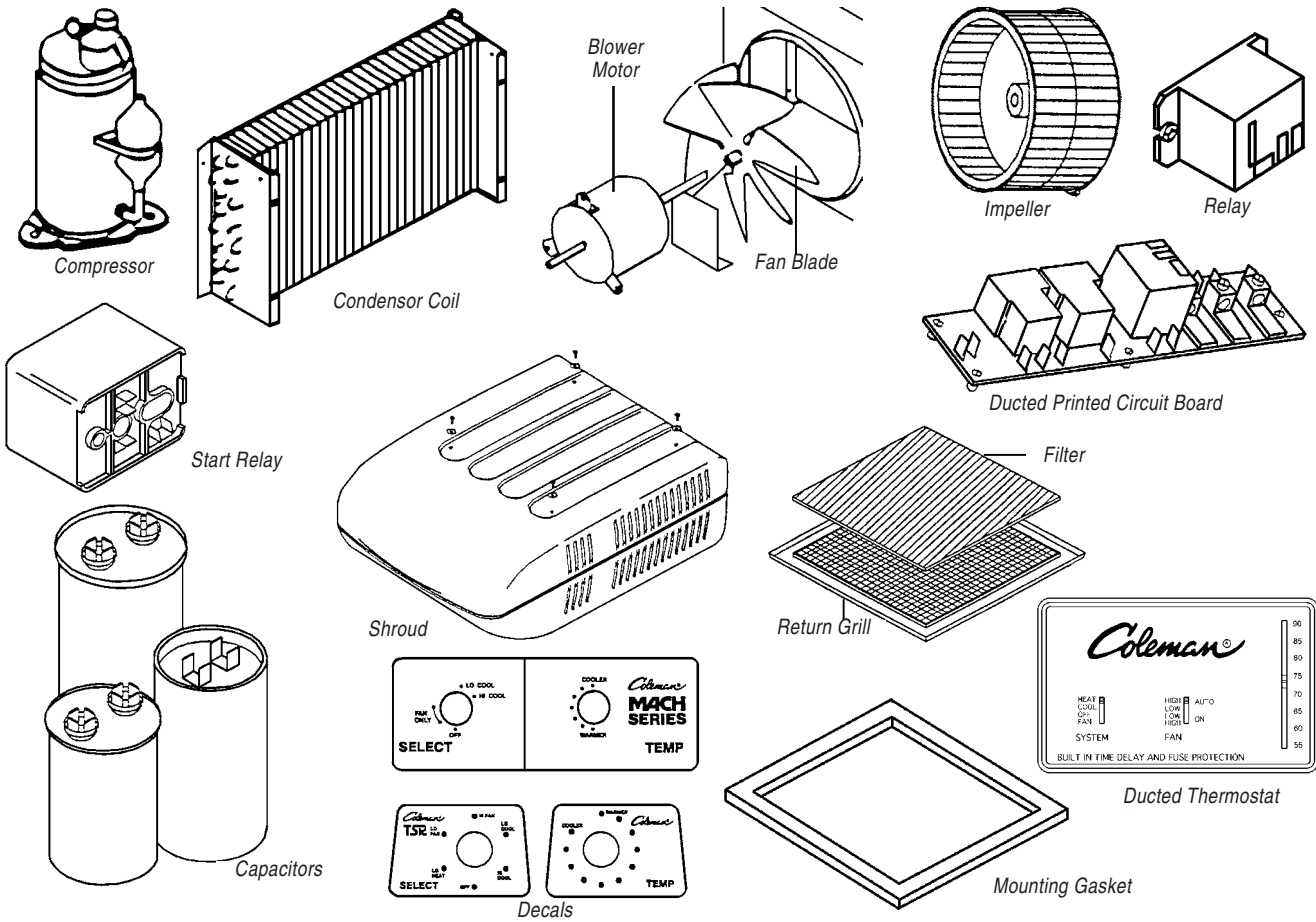

**Q PARTS QUICK REFERENCE**

**COLEMAN-MACH AIR CONDITIONER PARTS**

In Section Q: Atwood Coleman (RVP) Cooling Units Dometic Norcold Powerhouse Suburban Thetford Wedgewood X-Reference

**MINI-MACH (6727-730 - 6727-800 - 6727A800) - MACH-1 (6757A700) - MACH-3 (6759A700) SERIES**