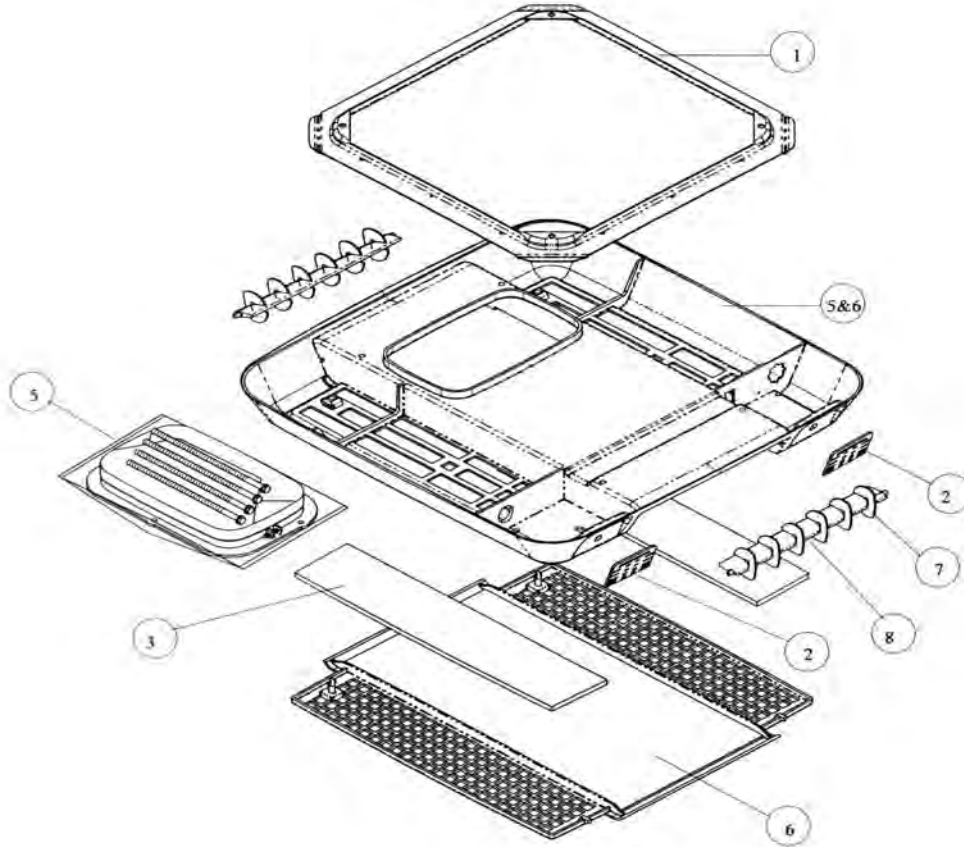

Q

PARTS QUICK REFERENCE

COLEMAN-MACH AIR CONDITIONER PARTS

In Section Q: Atwood Coleman (RVP) Cooling Units Dometic Norcold Powerhouse Suburban Thetford Wedgewood X-Reference

9000 SERIES COLEMAN CEILING ASSEMBLIES

COLEMAN CEILING ASSEMBLY NUMBERS					
INDEX #	PARTS DESCRIPTION	ORDER #	MFG #	9330-3552	9330-3562
1	Mounting Frame/Bolt Package	S/O	8333-1031	•	•
2	Decal Package	S/O	9330-3141	•	•
3	Filter Package	65354	#9330-3151	•	•
4	Shroud Assembly (White)	S/O	9330-3551	•	
	Shroud Assembly (Ivory)	S/O	9330-3561		•
ns	Small Parts Package	S/O	9330A5991	•	•
5	Fabric Duct Collar Kit	65362	#9330-4541	•	•
6	Grille (White)	S/O	9330-305	•	
	Grille (Ivory)	S/O	9330-306		•
7	Louver (White)	S/O	9330-3091	•	
	Louver (Ivory)	S/O	9330-3101		•
8	Vane (White)	S/O	9330-3071	•	
	Vane (Ivory)	S/O	9330-3081		•