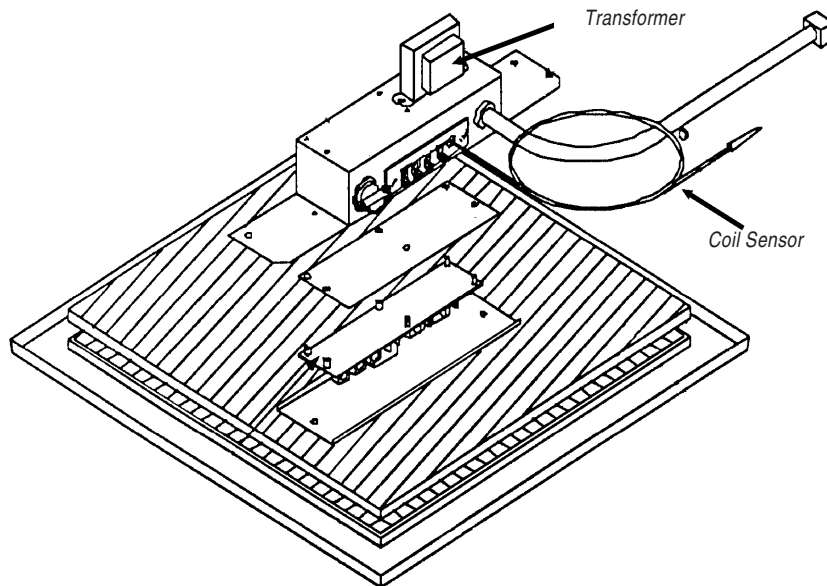

COLEMAN-MACH AIR CONDITIONER PARTS

**PARTS QUICK
REFERENCE**

Q

In Section Q: Atwood   Coleman (RVP)   Cooling Units   Dometic   Norcold   Powerhouse   Suburban   Thetford   Wedgewood   X-Reference

**FLUSH MOUNTED AND REMOTE CEILING ASSEMBLIES (ONLY) FOR
MINI-MACH - MACH-1 - MACH-3 - MACH-15 - HEAT PUMP SUPER MACH SERIES**

PARTS DESCRIPTION	ORDER #	CEILING ASSEMBLY NUMBERS															
		6798-720	6798-730	6799-720	6799-726	6799-730	7330-720	7330-730	7330-736	7330-740	7330-752	7330A726	7330B750	7530-736			
DUCTED CEILING ASS'Y: (FLUSH MOUNT) (12V), White	NLA																
THERMOSTATS: Thermostat (12V)	60277	•	•	•	•	•	•	•	•			•	•	•		•	•
Thermostat Sub-Base Heat/Pump ^{LS}	60455																•
Thermostat (24V)	64680											•					
COIL SENSORS: Coil Temp. Sensor	61088										•	•	•	•		•	
Coil Temp. Sensor (Freeze/Limit) (S/O 7330-6161)	S/O																•
RELAYS: Relay (12V)	61026	•	•	•	•	•	•	•								•	
PRINTED CIRCUIT BOARDS: P.C. Board (12V)	68575										•			•		•	
P.C. Board (12V) Heat Pump (S/O 7330A3311)	S/O												•				•
P.C. Board (24V)	69237												•				
TRANSFORMER: Transformer (24V)	60784													•			
RETURN AIR GRILL: Grill (Plastic)	60954		•			•			•	•	•	•			•	•	•
FILTERS: Filter (pk/1)	60962		•			•			•	•	•	•			•	•	•
Filters (pk/2)	60808	•		•	•			•						•